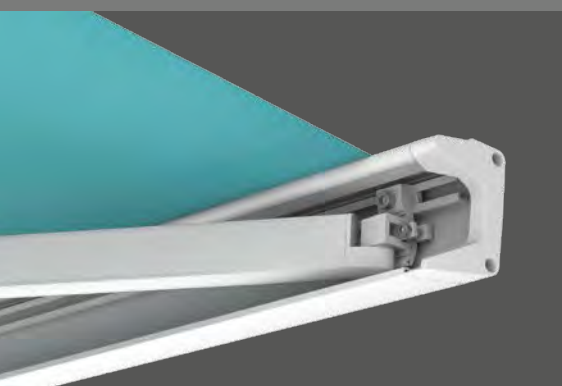

Folding-arm
full-cassette
awning

Trentino Mini

Just
enjoy life!

Lewens
MARKISEN

Comfort on a small scale

- Width max. 450 cm,
drop max. 250 cm
- Snug wall fitting
- Cassette H 11.8 x D 20.9 cm
- Electric motor
- Options:
Radio motor/
radio remote control,
automatic weather sensor,
LED lighting,
support legs

Trentino Mini – the small flat cassette

Full-cassette awning for balconies and small outdoor seating areas

Function enhanced by design
– the connection of folding arms
to front profile

Elegance and stability
– the arm brackets

The **Trentino Mini** creates a snug seating area and adds a splash of colour to small patios.

The angular design of the Trentino Mini creates a particularly harmonious combination with modern geometrical architecture and current trends. Like the large models in the Trentino family, the Trentino Mini offers a high level of comfort and superior quality standard. It can be equipped with a variety of optional extras.

Full cassette

Enclosed all around and measuring just 11.8 cm in height, the cassette reliably protects the awning from the effects of the weather.

Trentino Mini

Equipment and technical features

Trentino Mini