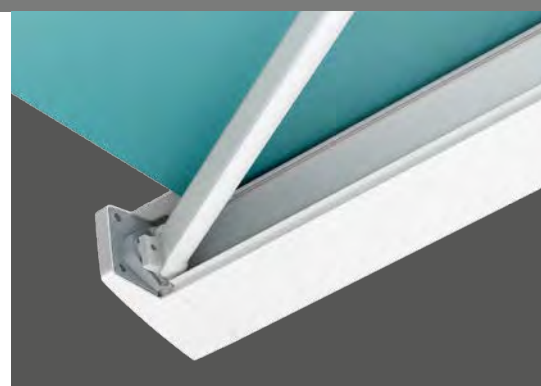

Folding-arm
full-cassette
awning

Trentino Mini

Just
enjoy life!

Lewens
MARKISEN

Comfort on a small scale

- Width max. 450 cm,
drop max. 250 cm
- Snug wall fitting
- Cassette H 11.8 x D 20.9 cm
- Electric motor
- Options:
Radio motor/
radio remote control,
automatic weather sensor,
LED lighting,
support legs

Trentino Mini – the small flat cassette

Full-cassette awning for balconies and small outdoor seating areas

Function enhanced by design
– the connection of folding arms
to front profile

Elegance and stability
– the arm brackets

The **Trentino Mini** creates a snug seating area and adds a splash of colour to small patios.

The angular design of the Trentino Mini creates a particularly harmonious combination with modern geometrical architecture and current trends. Like the large models in the Trentino family, the Trentino Mini offers a high level of comfort and superior quality standard. It can be equipped with a variety of optional extras.

Full cassette

Enclosed all around and measuring just 11.8 cm in height, the cassette reliably protects the awning from the effects of the weather.

Trentino Mini

Equipment and technical features

Trentino Mini